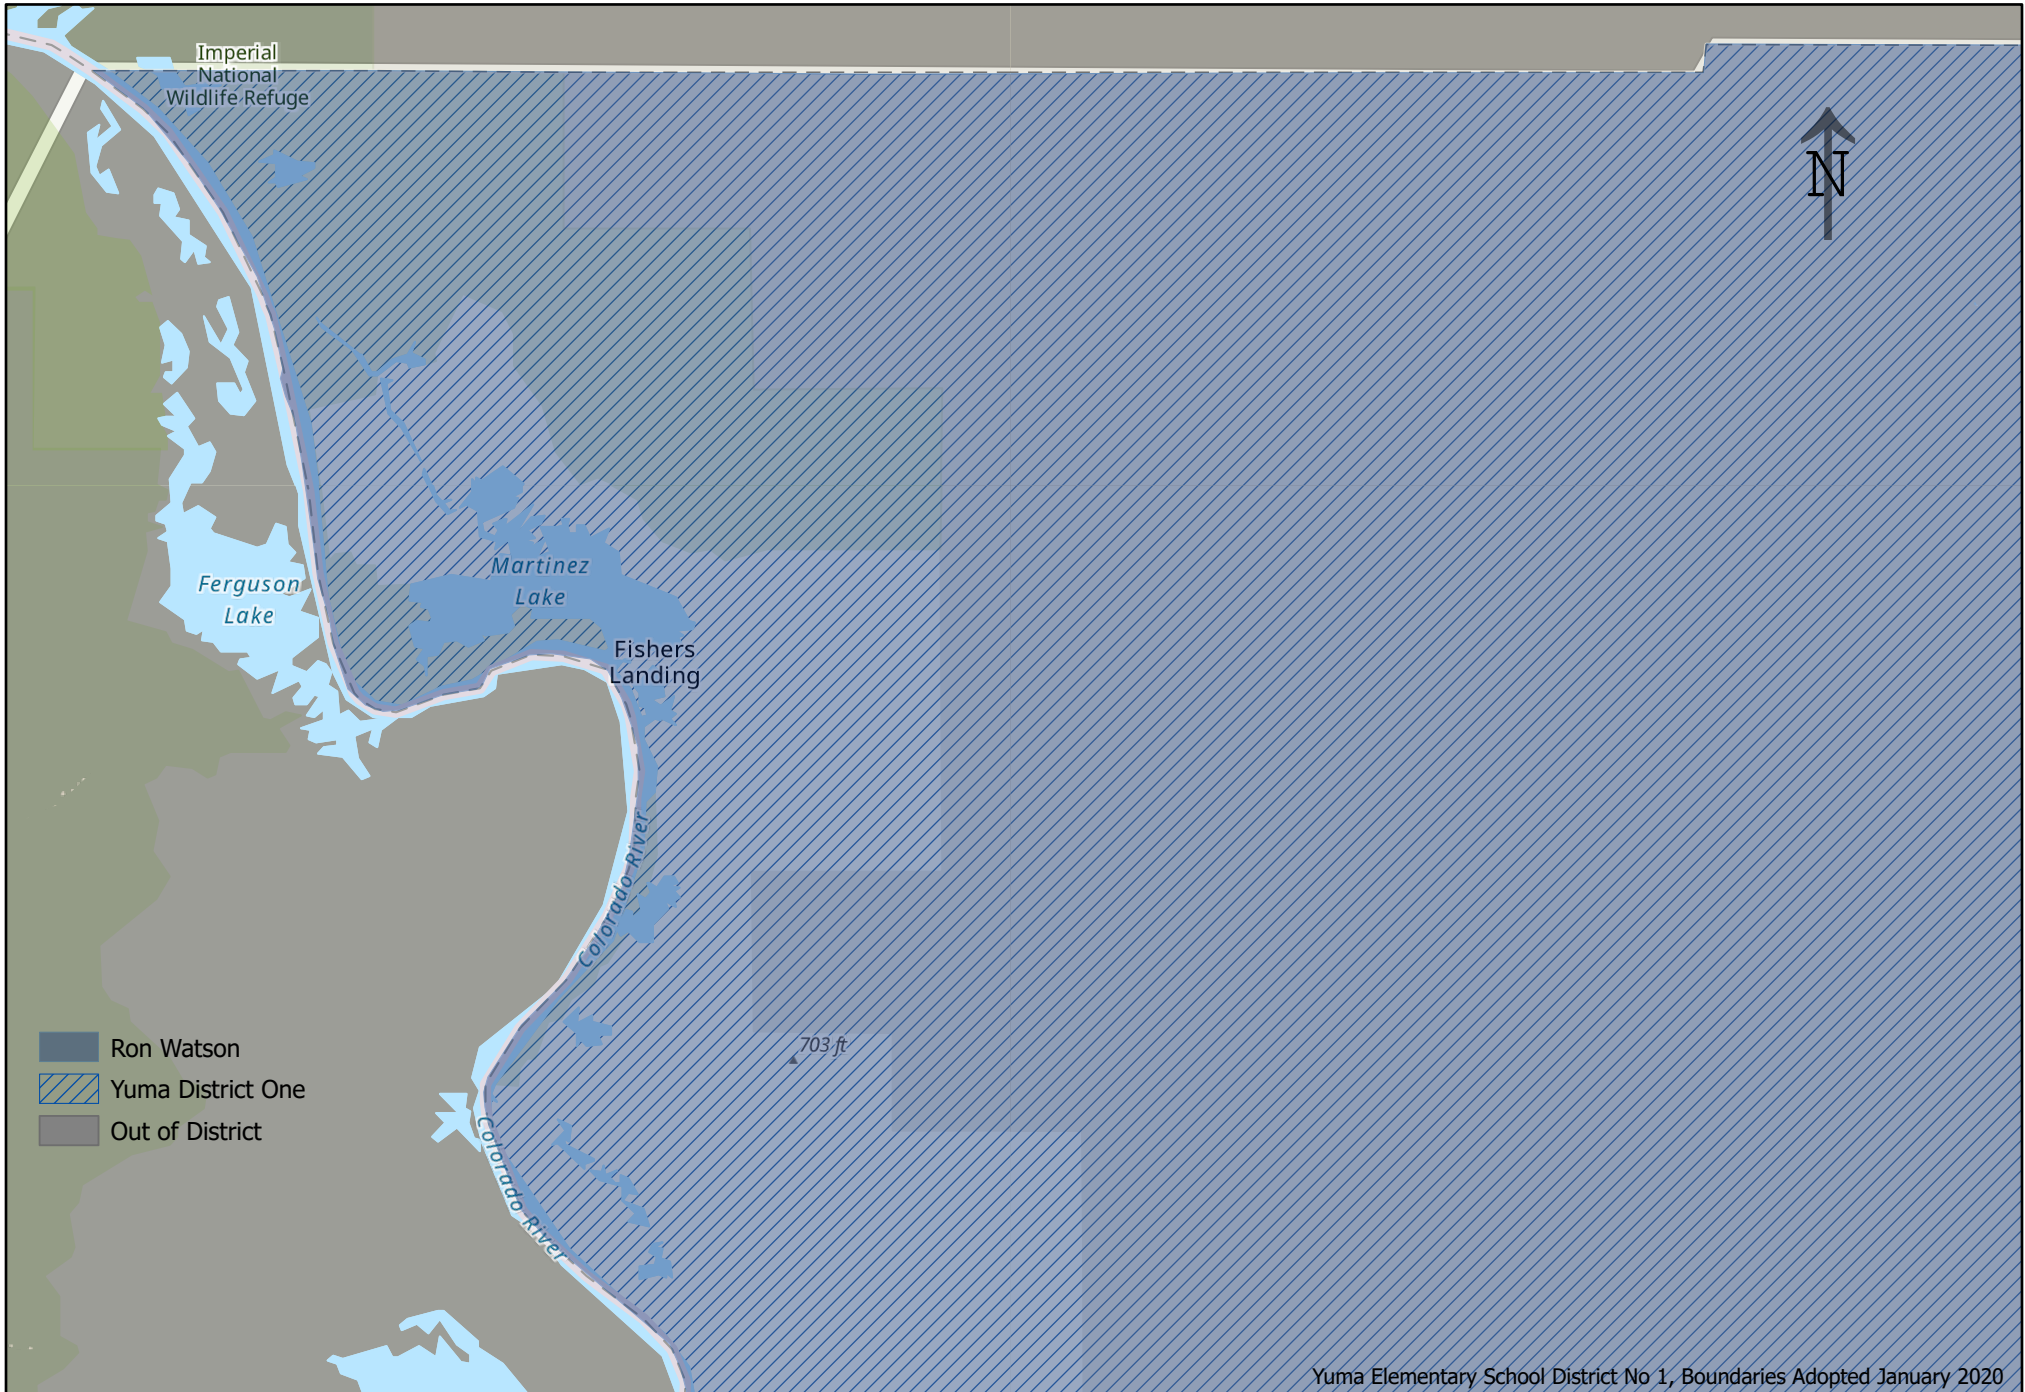

RON WATSON MIDDLE SCHOOL BOUNDARY MAP

Middle
Mountains

Round Top
Peak

95

Laguna
Mountains

Mittry
Lake

Imperial Dam Rd

Imperial Dam Rd

1082 ft

Muggins
Mesa

95