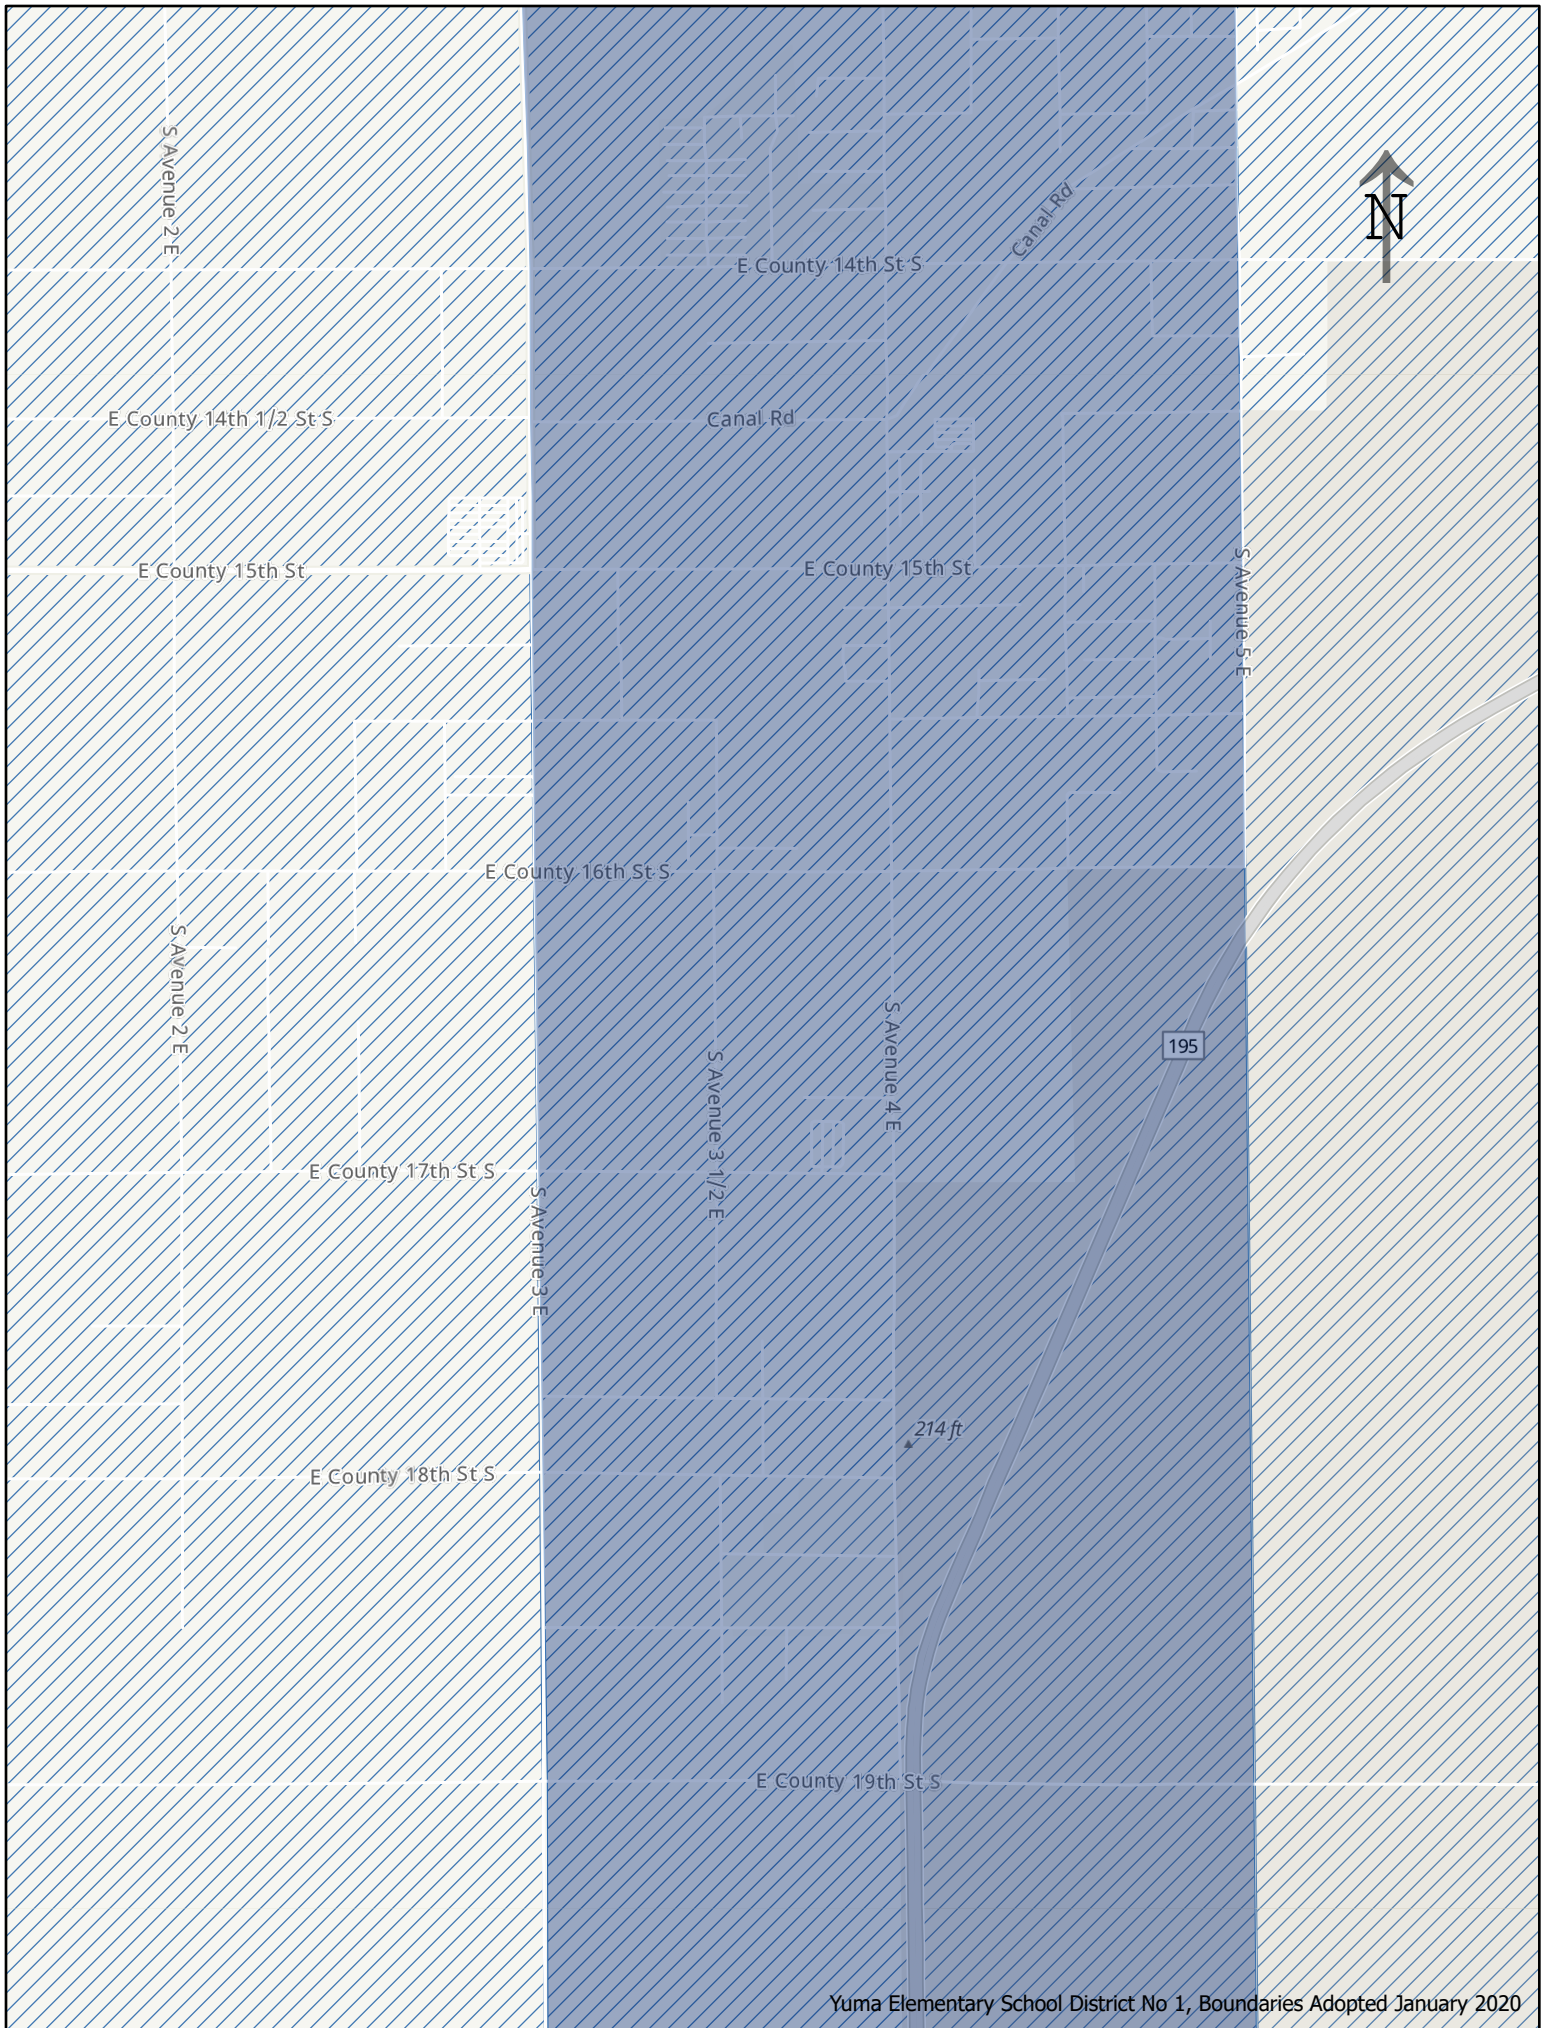

JAMES B ROLLE ELEMENTARY SCHOOL BOUNDARY MAP

S Avenue 3 E

S Avenue 3 E

195

312

N

Yuma
Desert

E County 24th St S

192 ft

Border Rd

E County 24th St S

332 ft

383 ft

296 ft

Border Rd