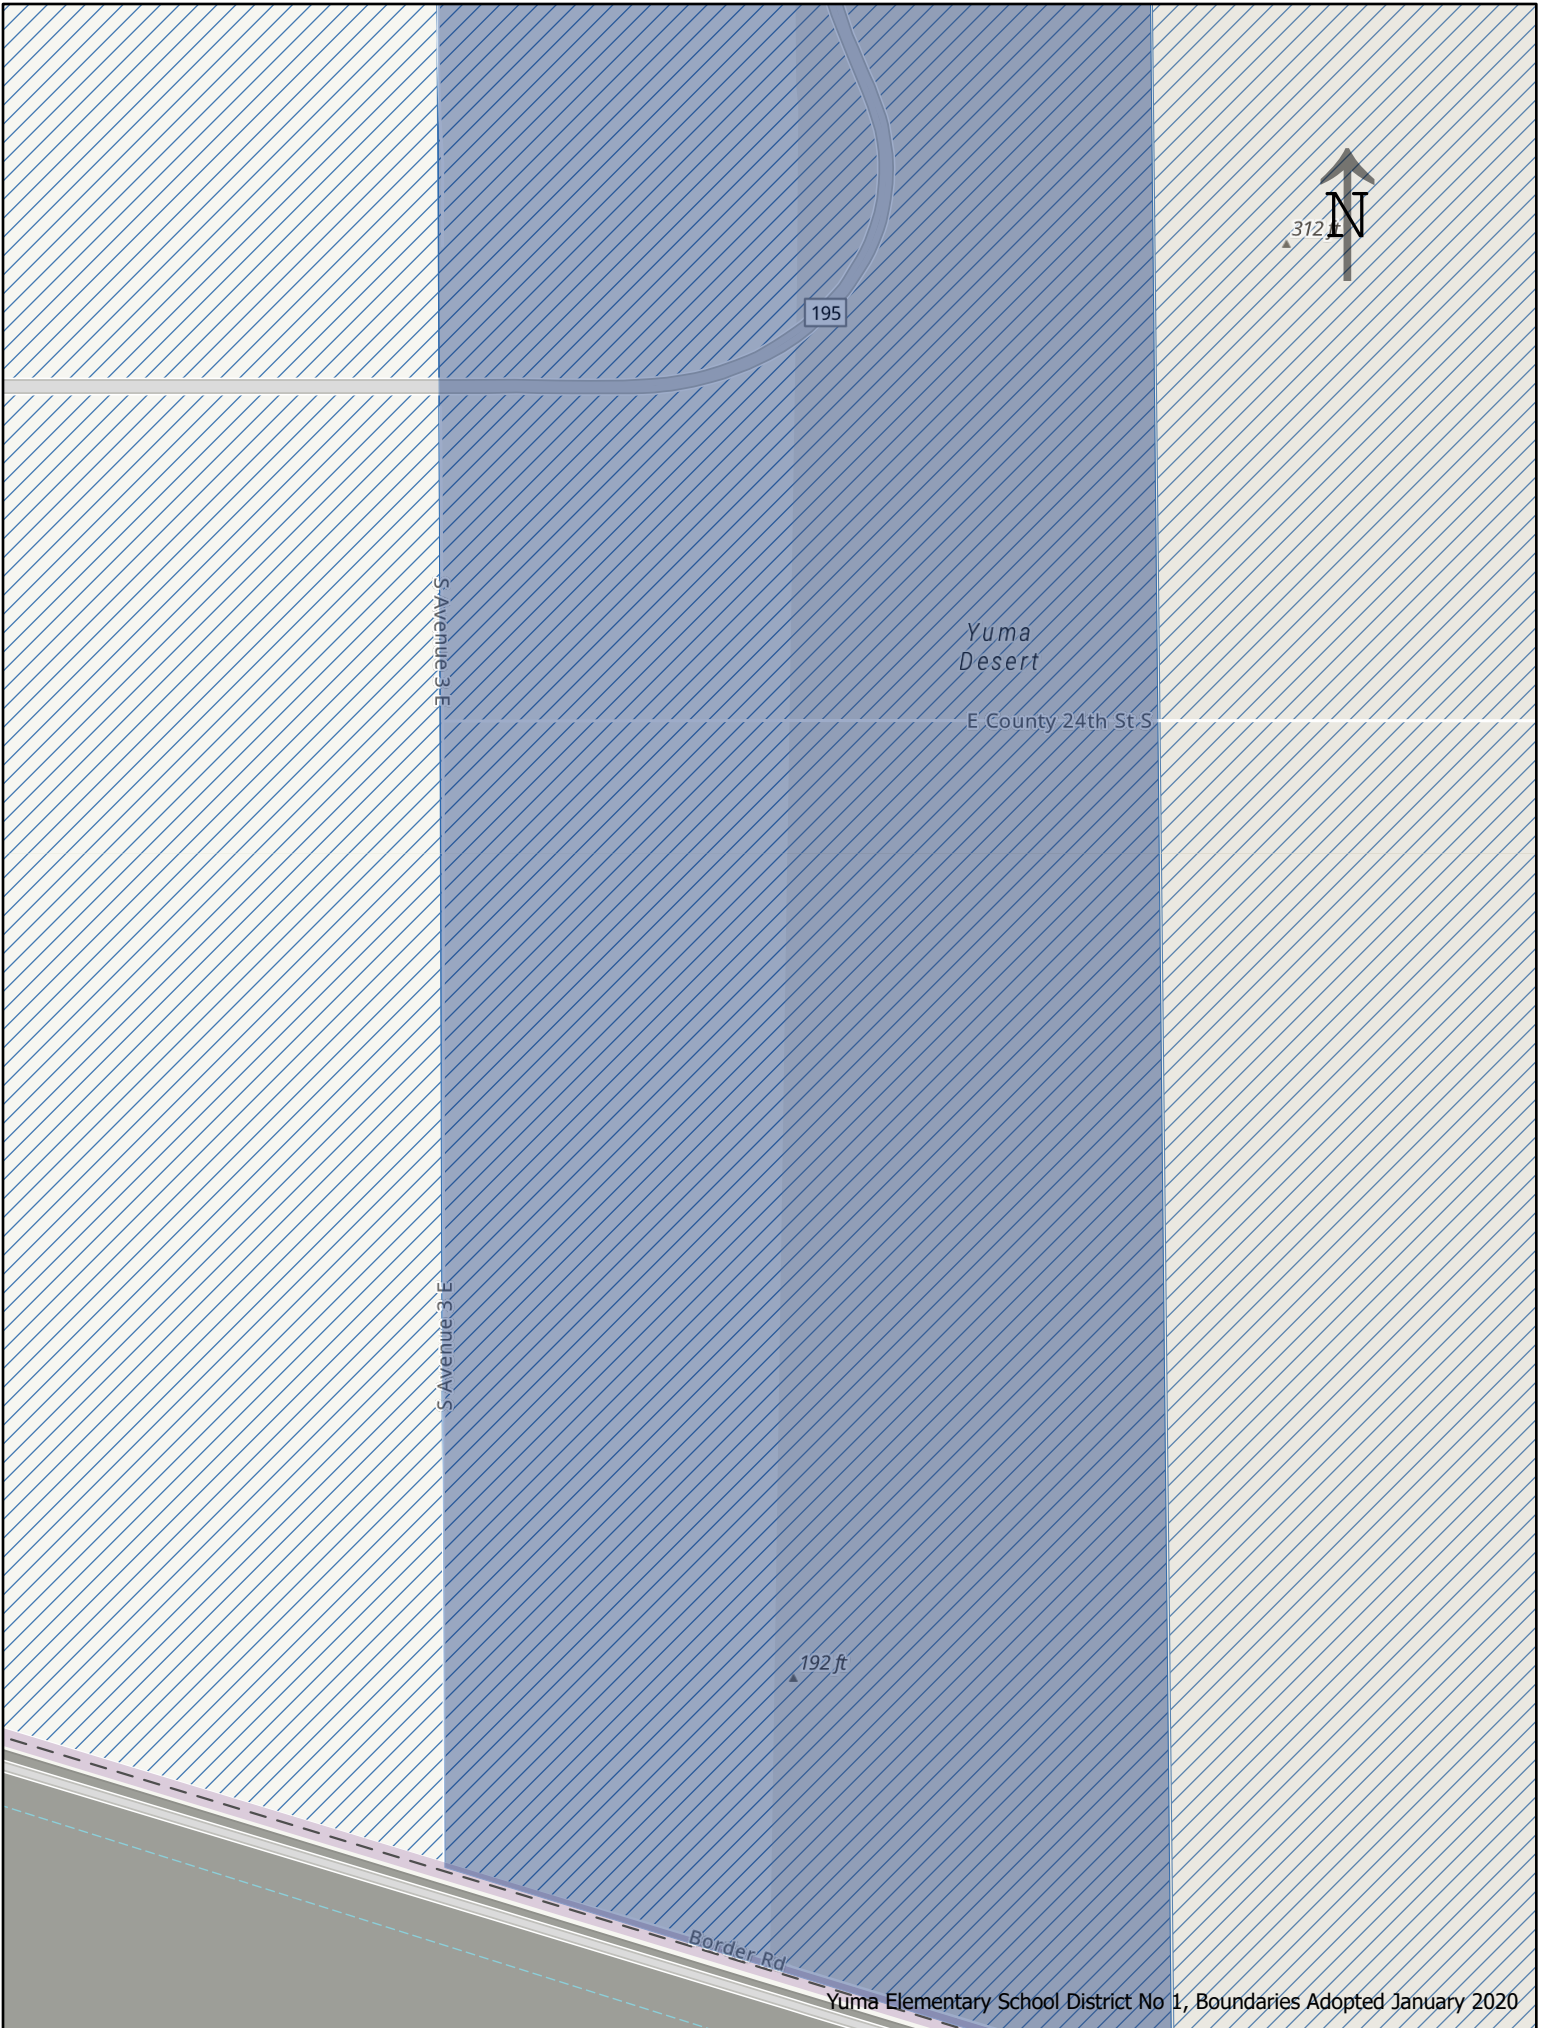

JAMES B ROLLE ELEMENTARY SCHOOL BOUNDARY MAP

S Avenue 3 E

S Avenue 3 E

195

312

N

Yuma
Desert

E County 24th St S

192 ft

Border Rd

E County 24th St S

332 ft

383 ft

296 ft

Border Rd