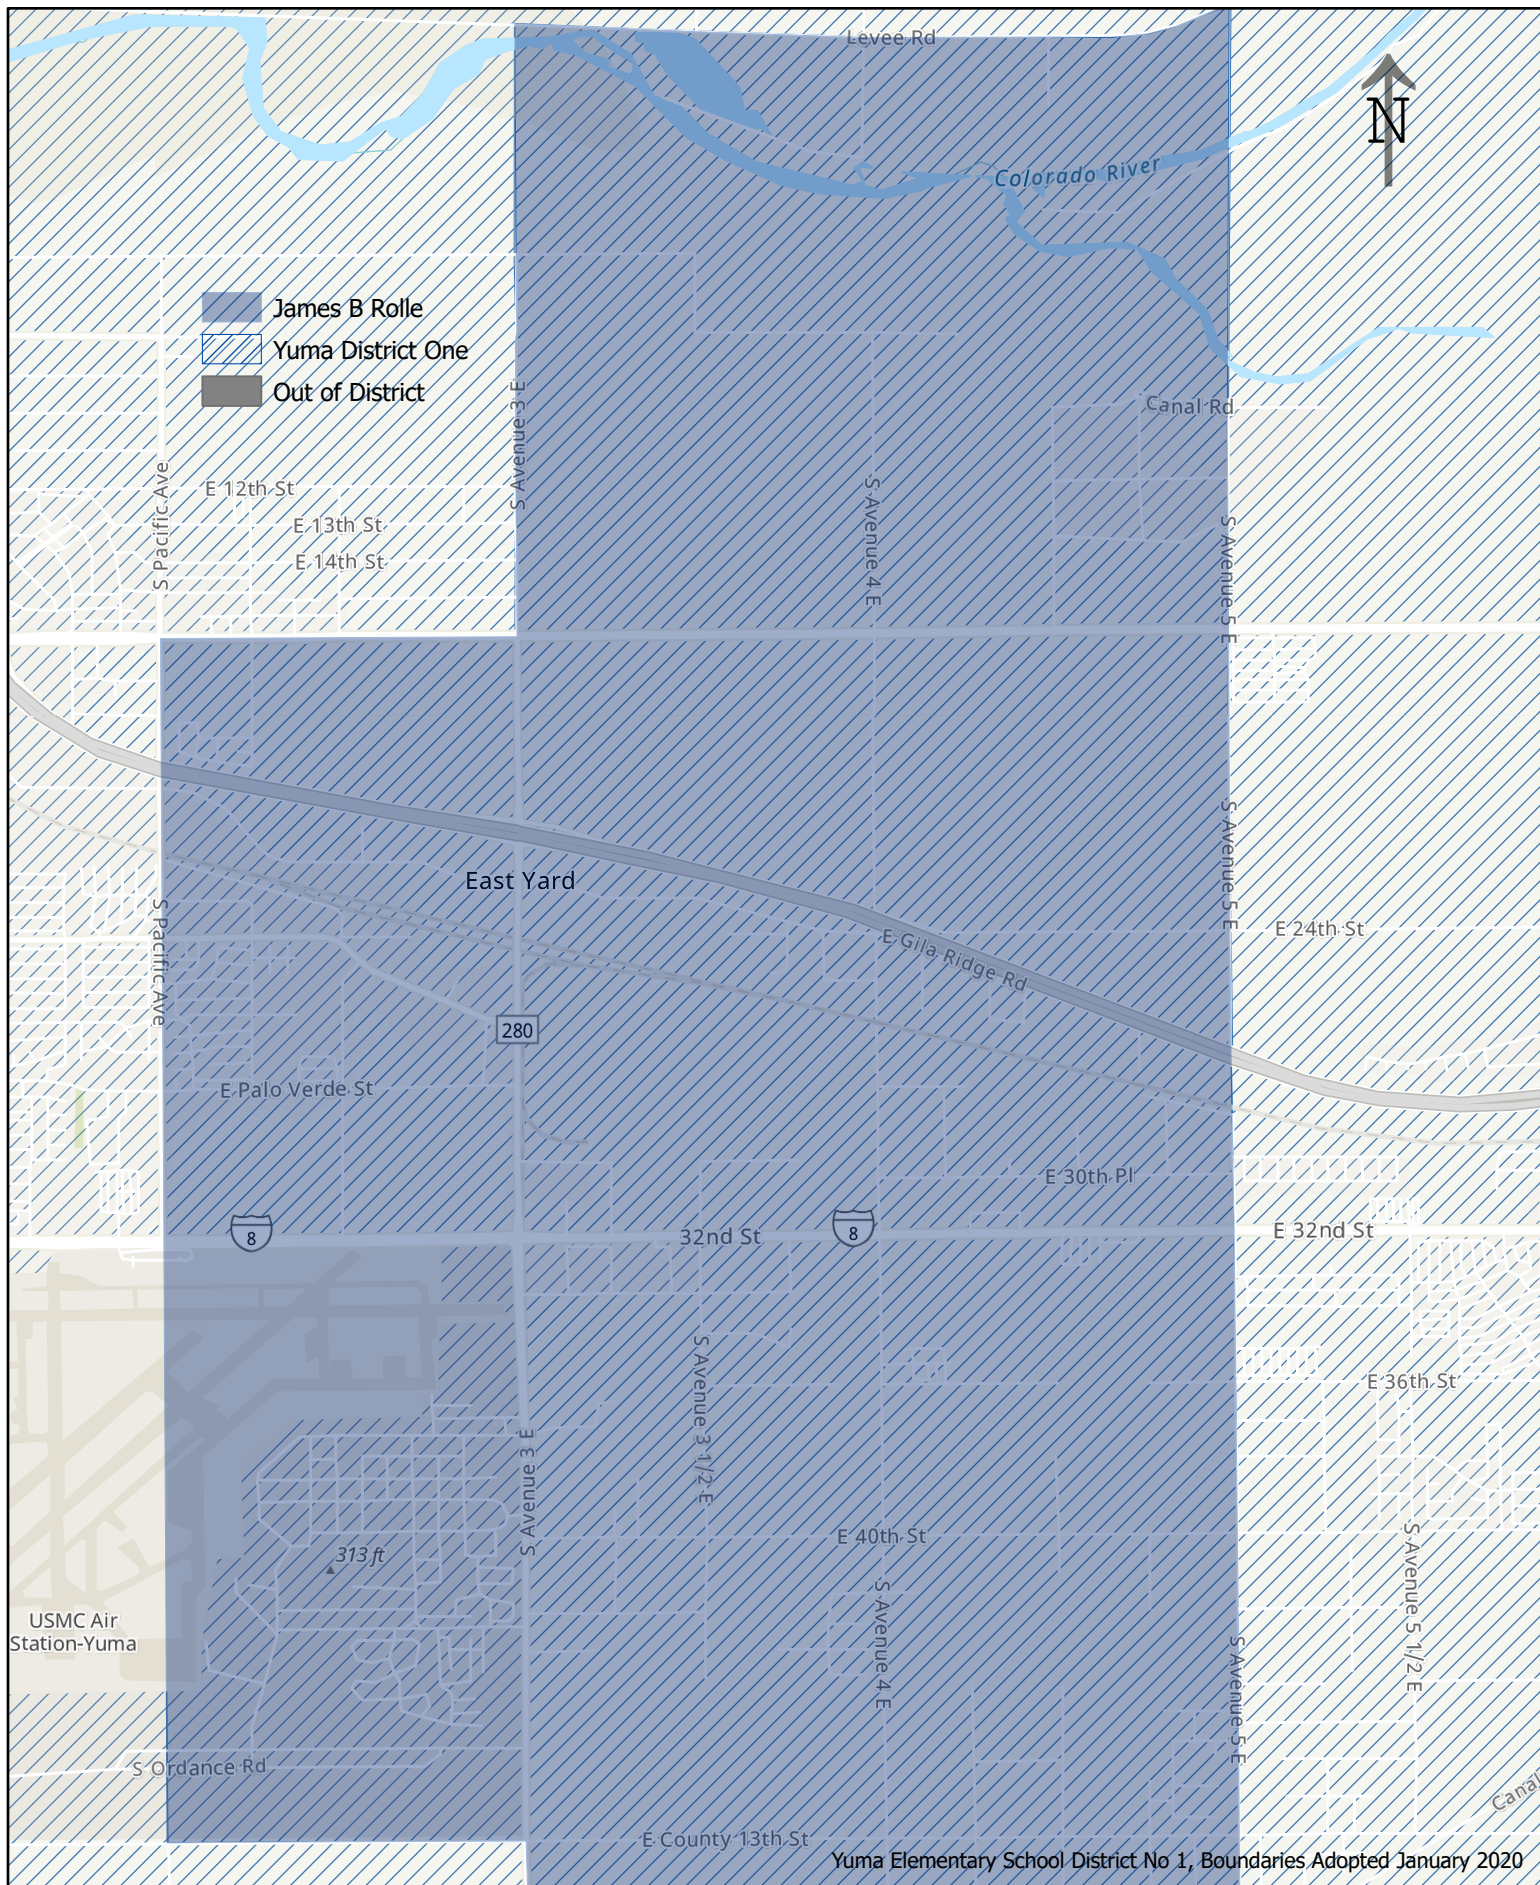

JAMES B ROLLE ELEMENTARY SCHOOL BOUNDARY MAP

S Avenue 3 E

S Avenue 3 E

195

312

N

Yuma
Desert

E County 24th St S

192 ft

Border Rd

E County 24th St S

332 ft

383 ft

296 ft

Border Rd