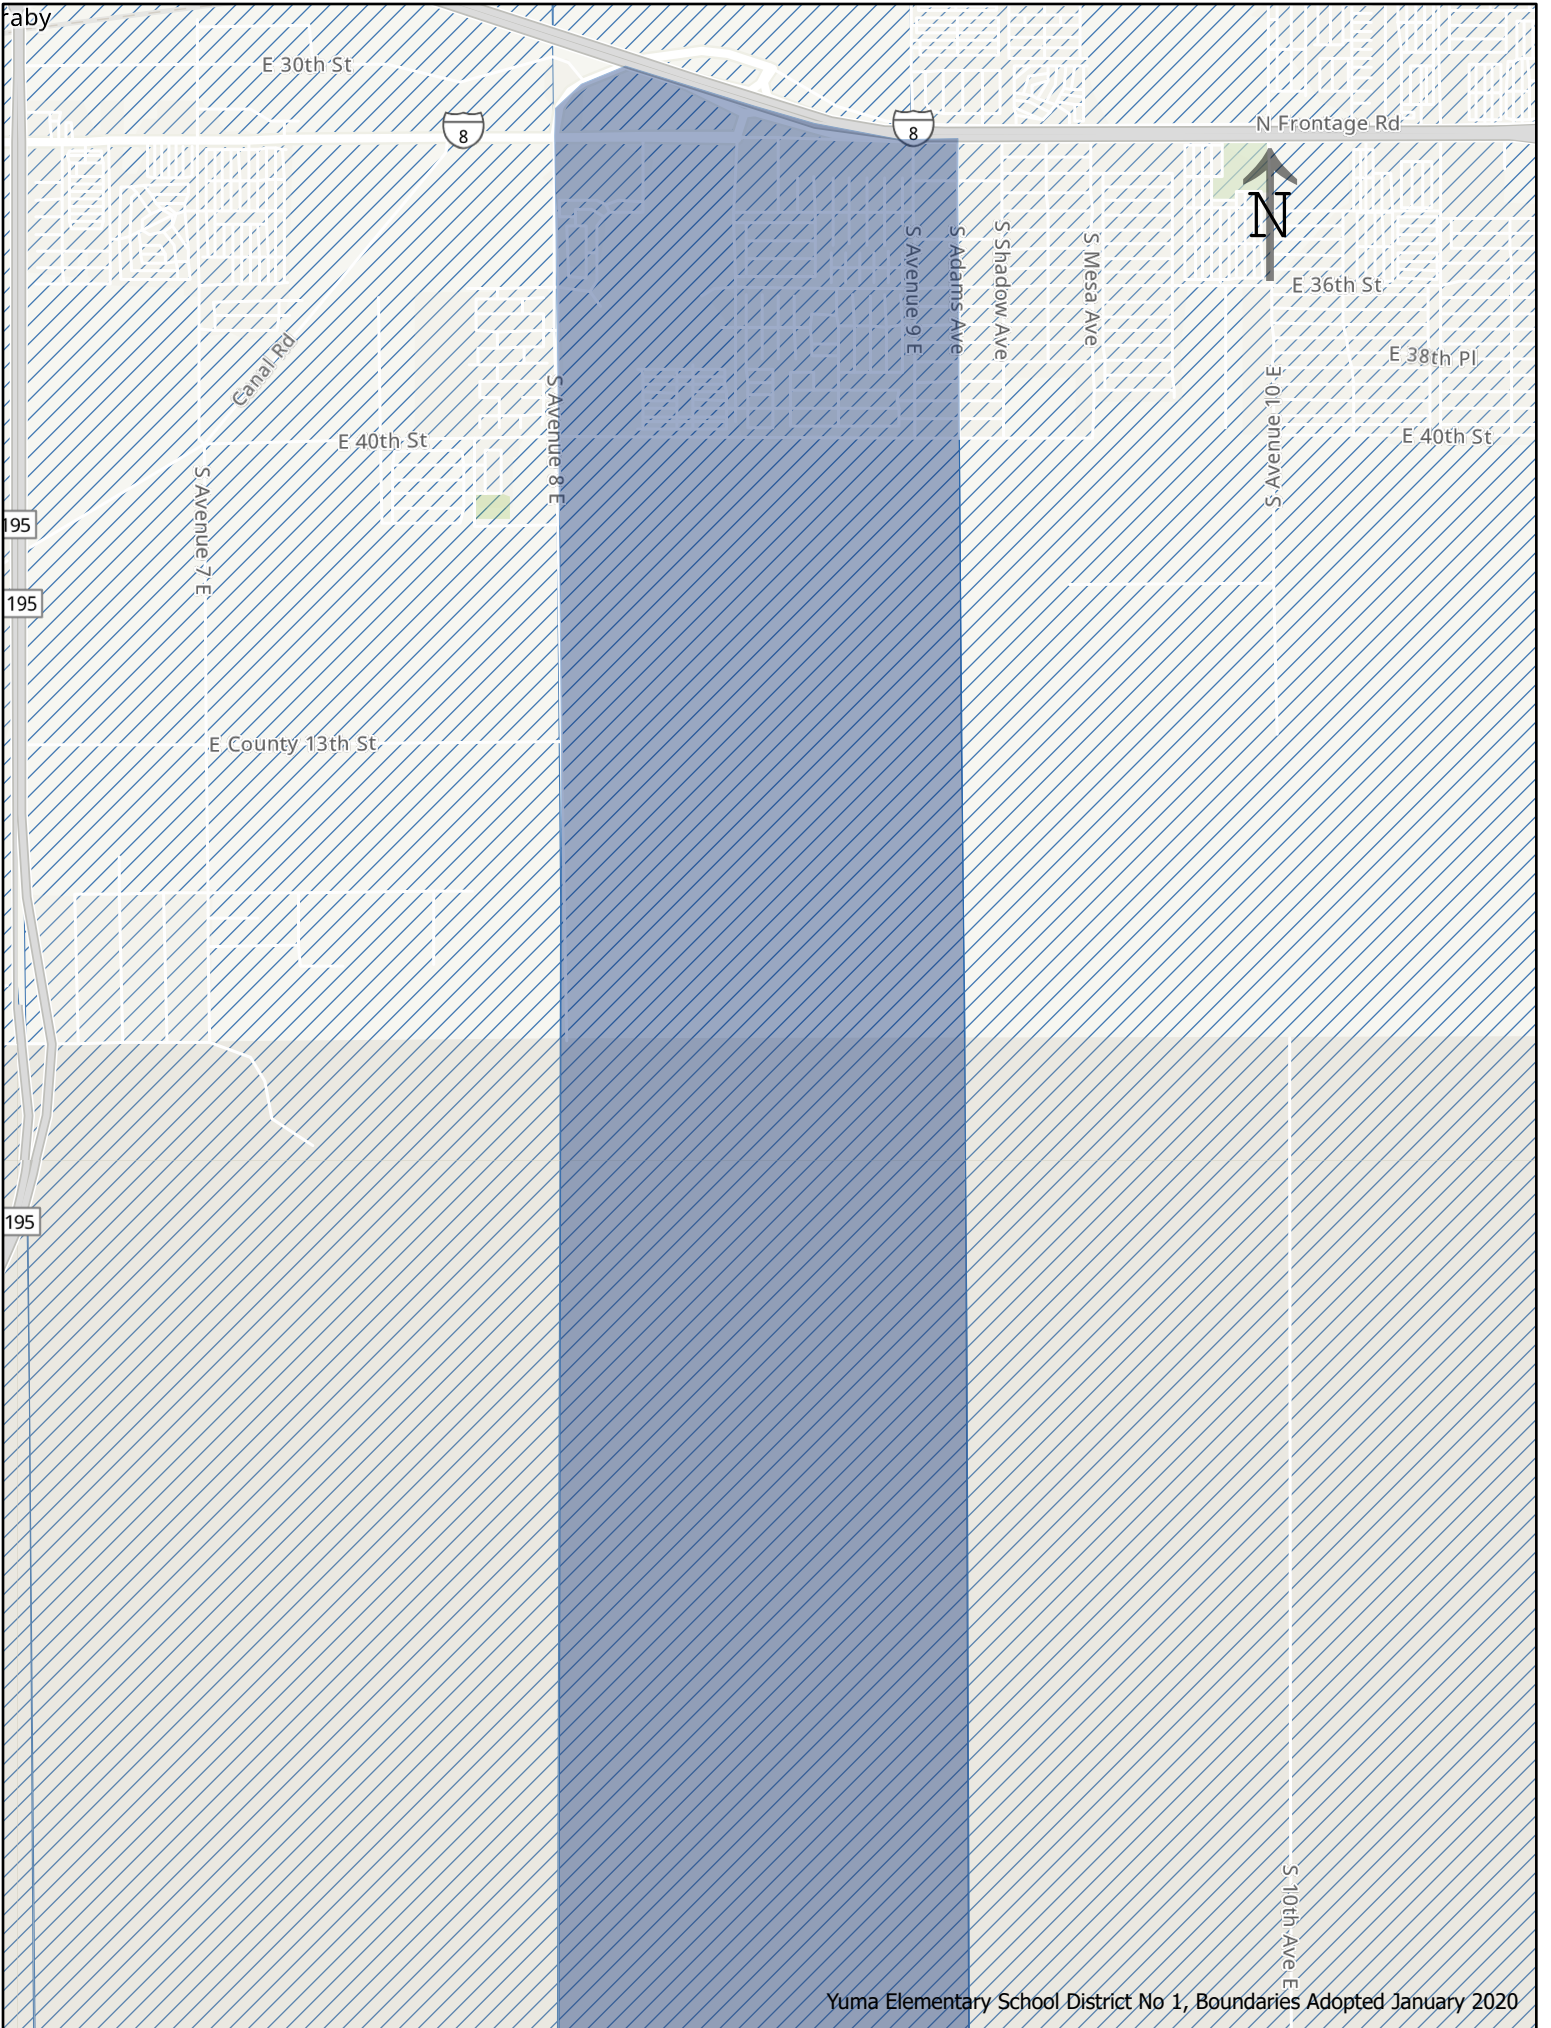

JAMES B ROLLE ELEMENTARY SCHOOL BOUNDARY MAP

S Avenue 3 E

S Avenue 3 E

195

312

N

Yuma
Desert

E County 24th St S

192 ft

Border Rd

E County 24th St S

332 ft

383 ft

296 ft

Border Rd