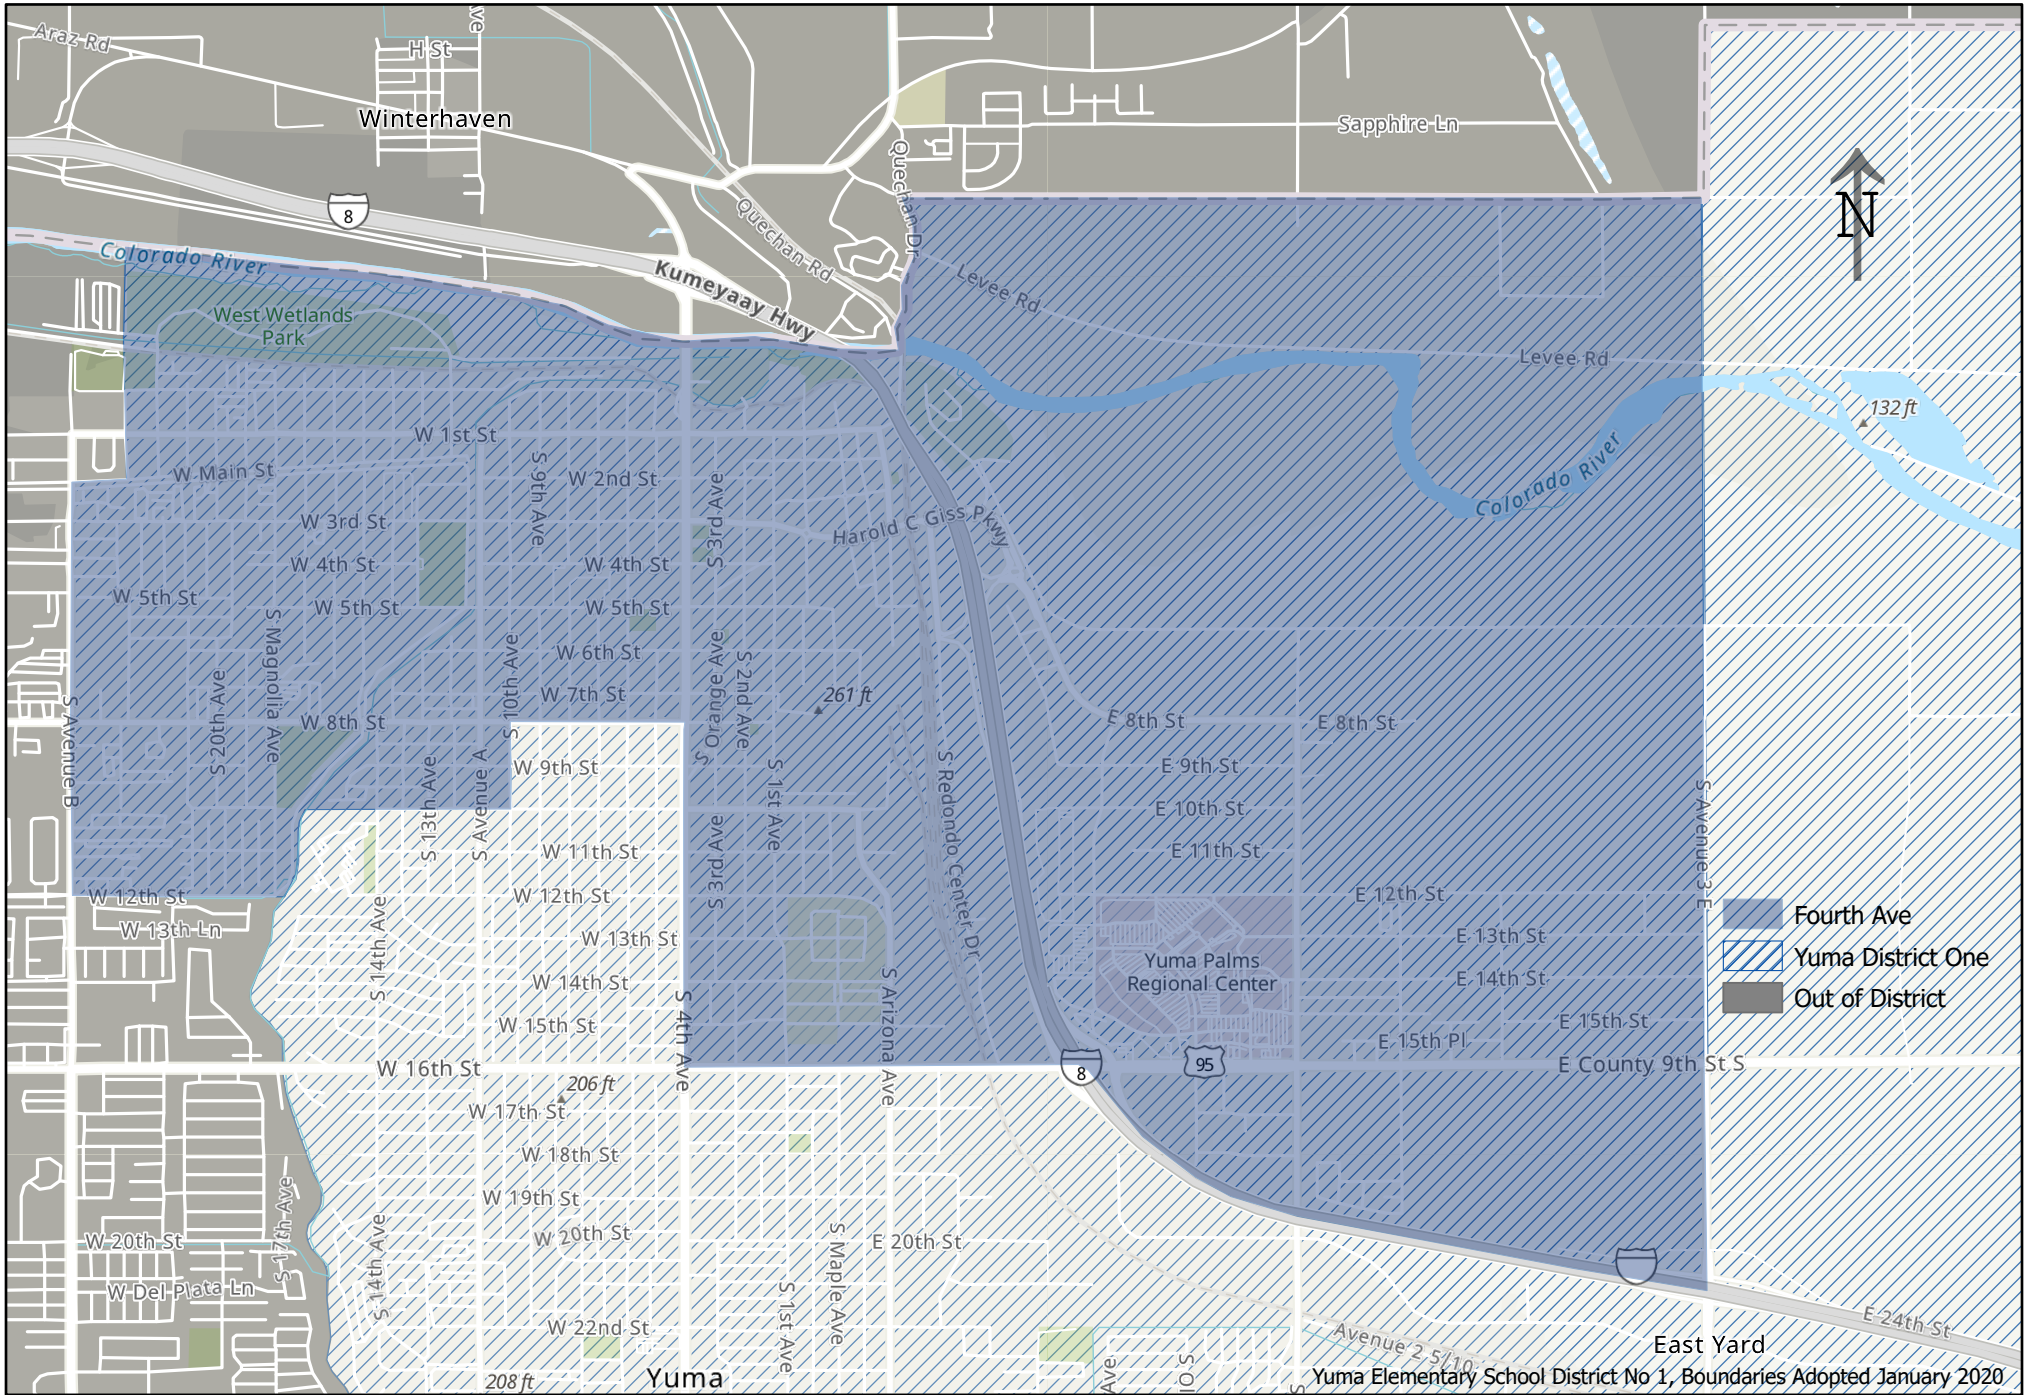

# FOURTH AVENUE JUNIOR HIGH SCHOOL BOUNDARY MAP

- Fourth Ave
- Yuma District One
- Out of District