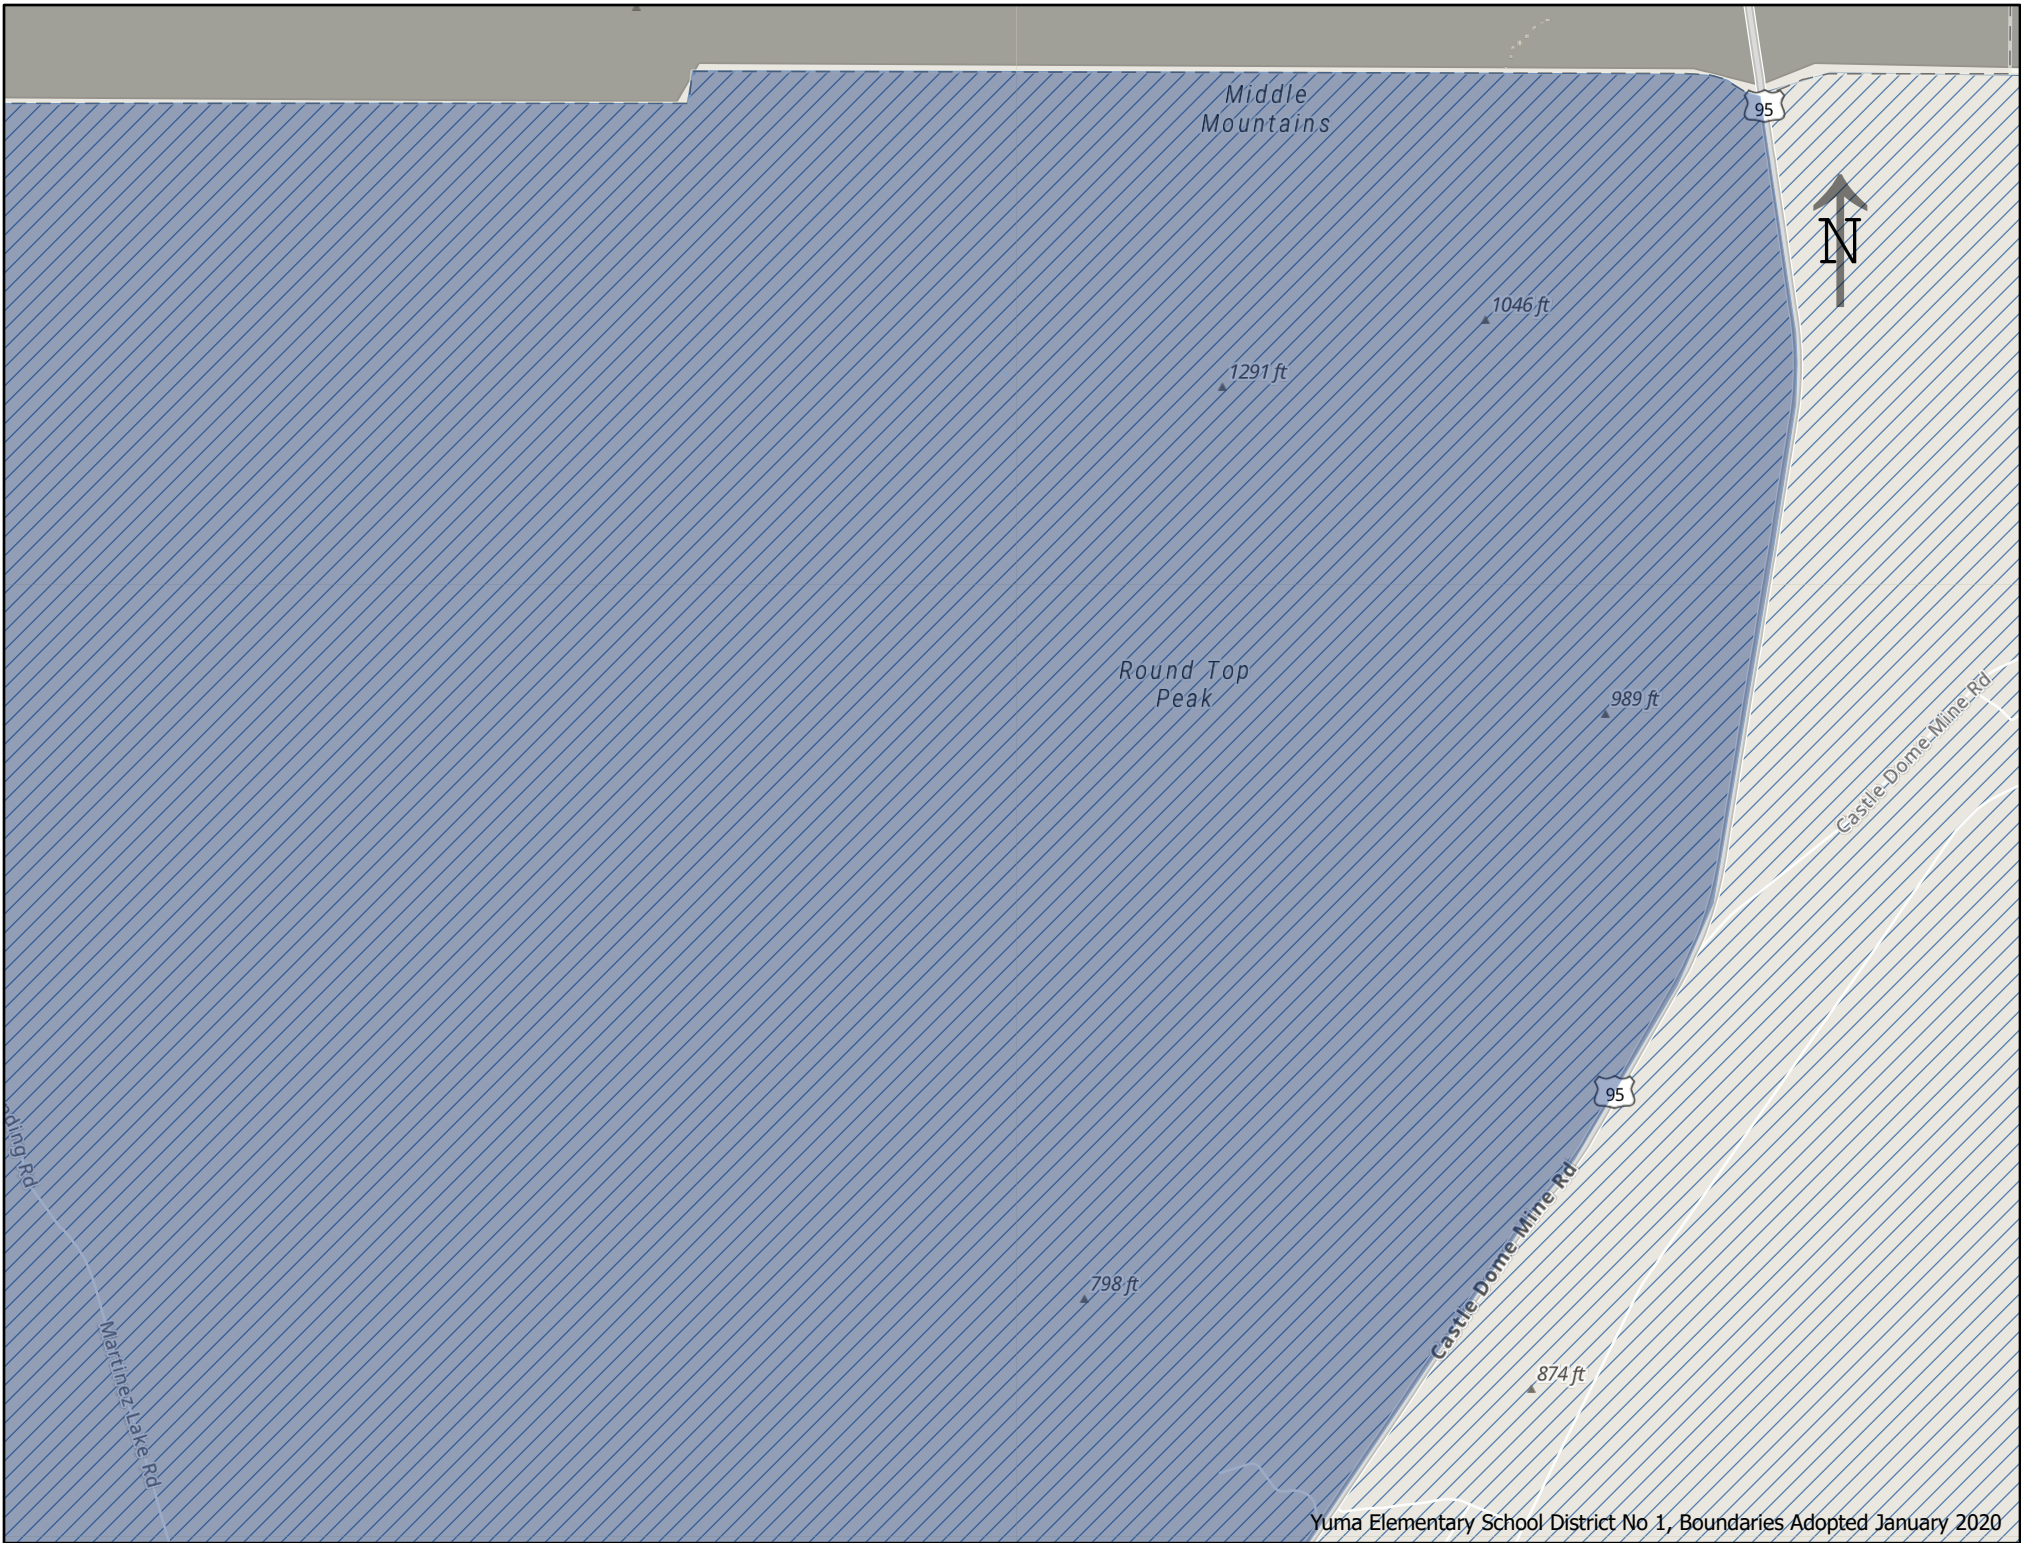

JAMES D PRICE ELEMENTARY SCHOOL BOUNDARY MAP

Yuma Elementary School District No 1, Boundaries Adopted January 2020