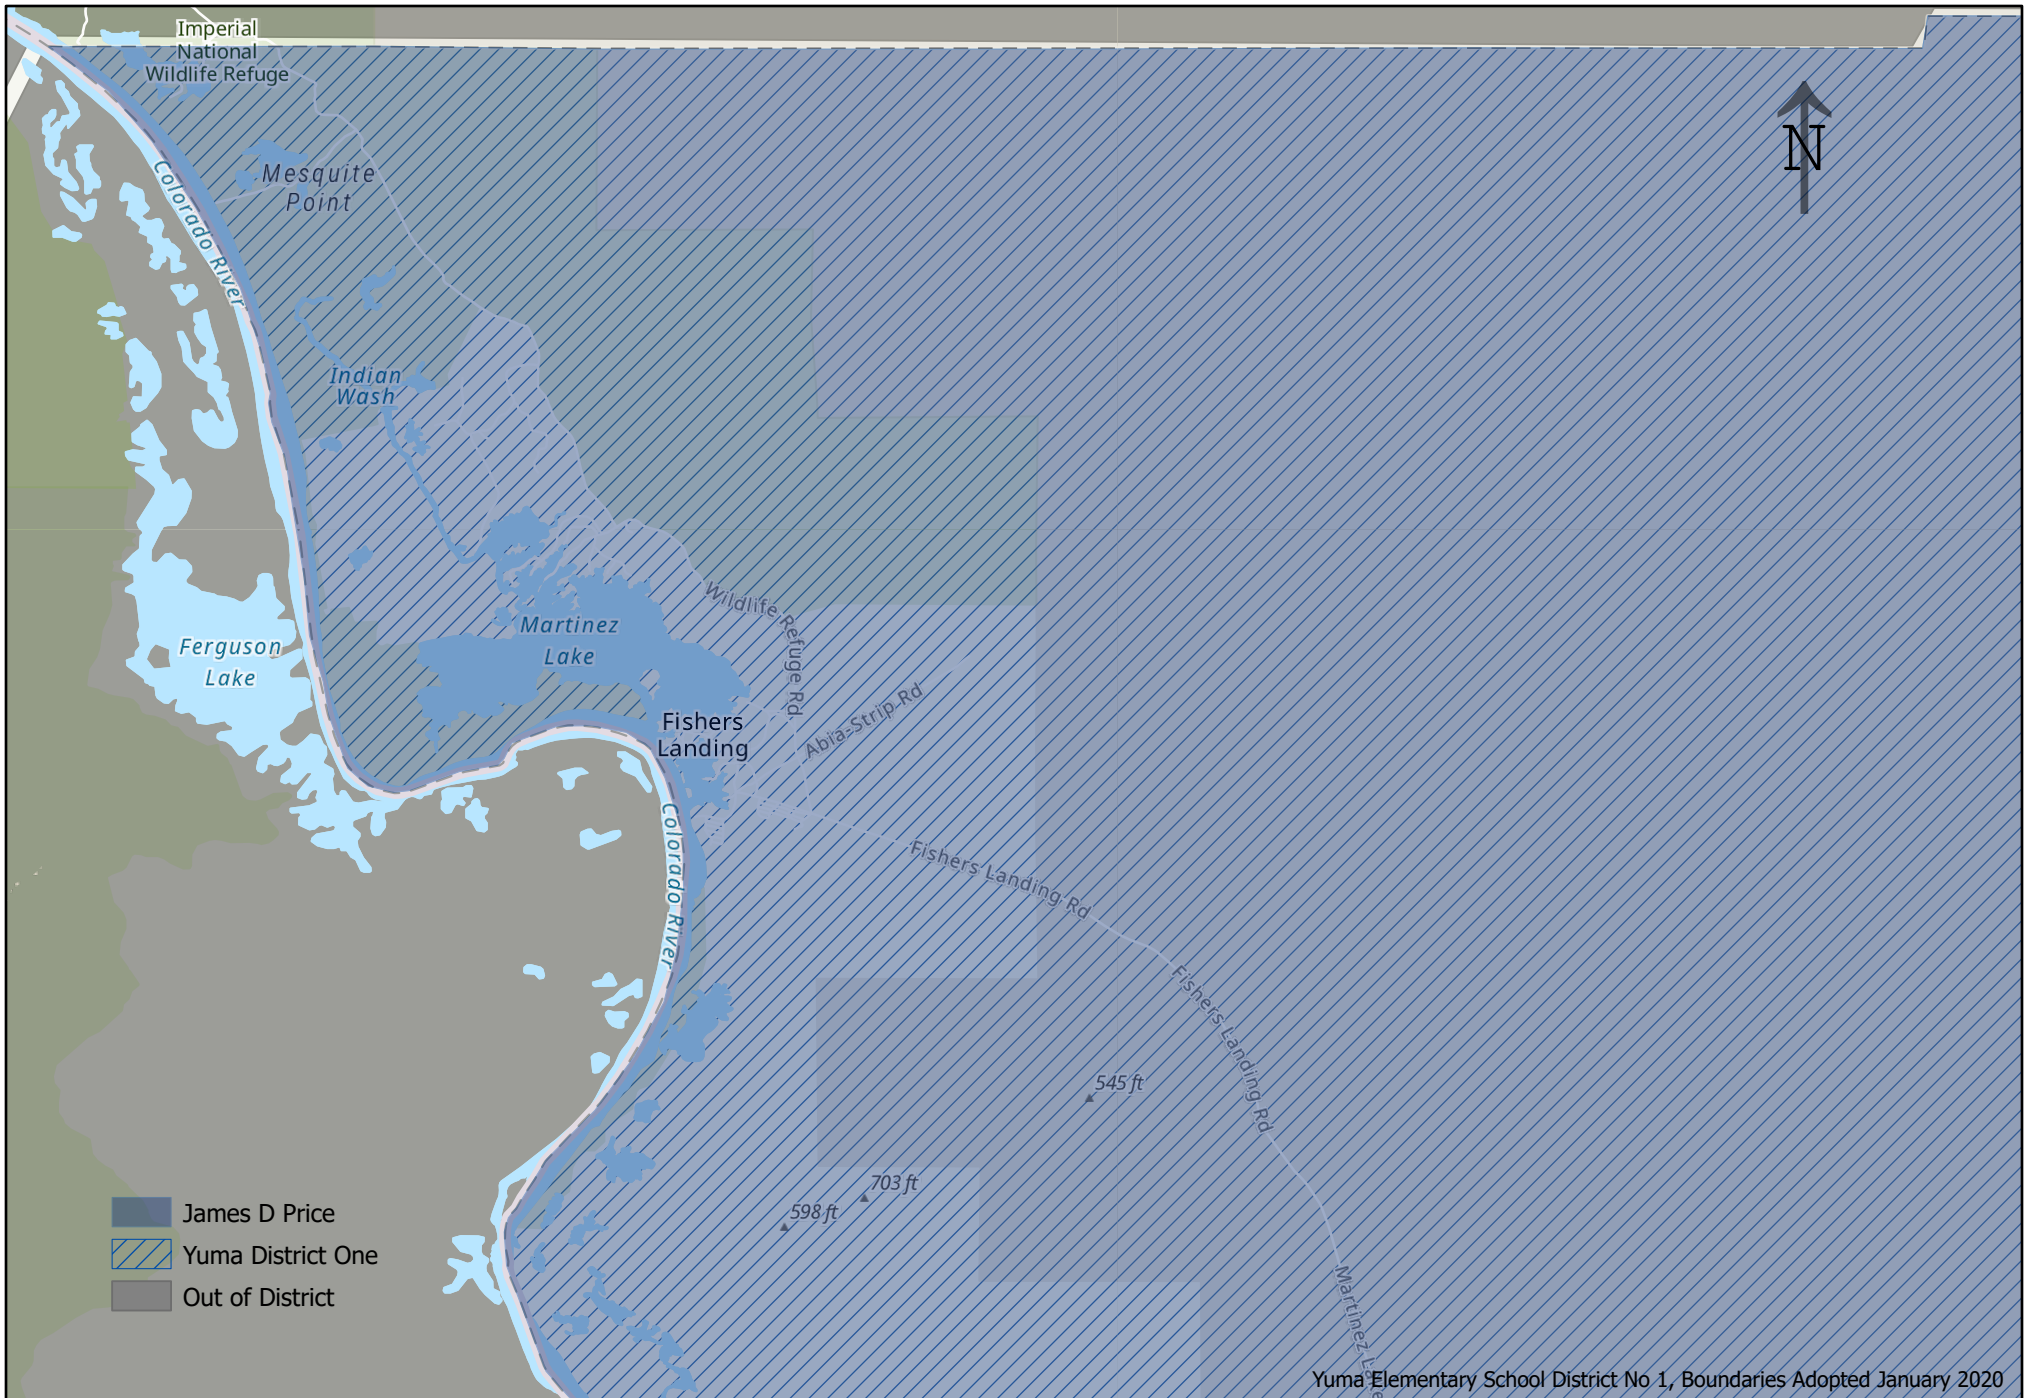

JAMES D PRICE ELEMENTARY SCHOOL BOUNDARY MAP

Yuma Elementary School District No 1, Boundaries Adopted January 2020