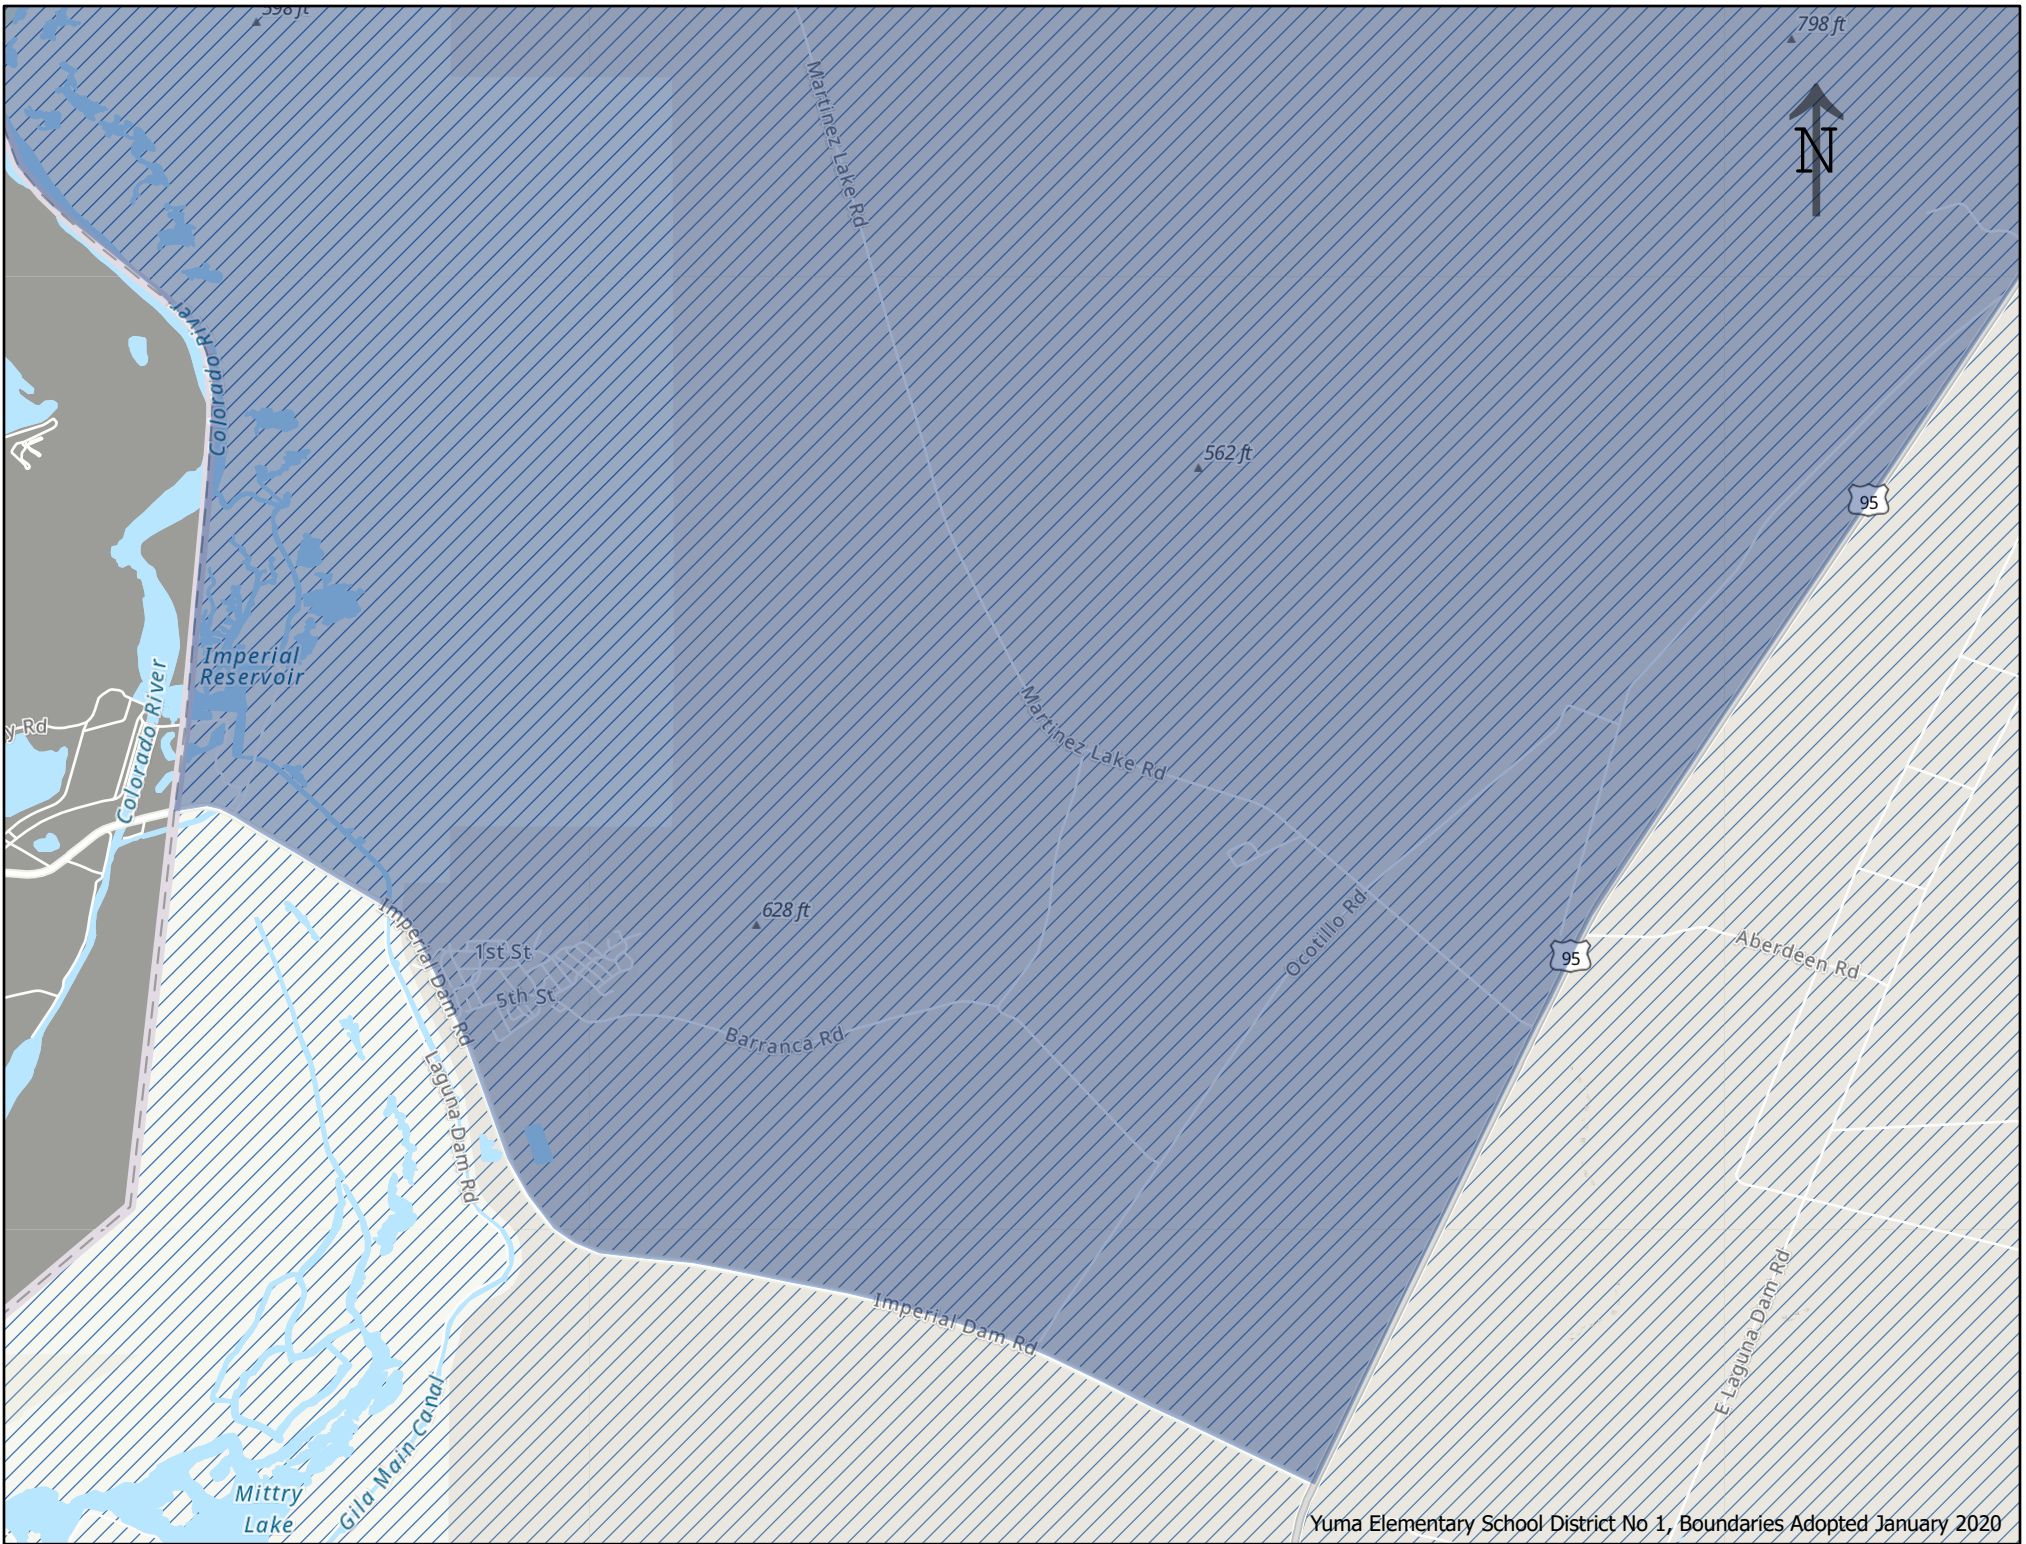

JAMES D PRICE ELEMENTARY SCHOOL BOUNDARY MAP

Yuma Elementary School District No 1, Boundaries Adopted January 2020